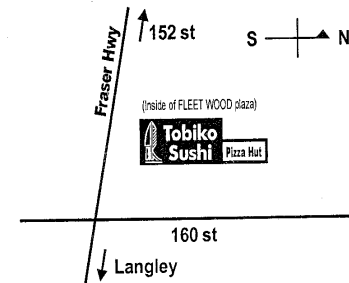

=STAY SAFE & HEALTHY EVERYONE=

TOBIKO SUSHI

JAPANESE RESTAURANT

604-572-5005

102 - 15951 FRASER HWY
 SURREY, B.C.
 (FLEET WOOD PLAZA)

MONDAY to SUNDAY

12:00pm - 8:00pm

(LAST PICK-UP ORDER "7:30 PM")